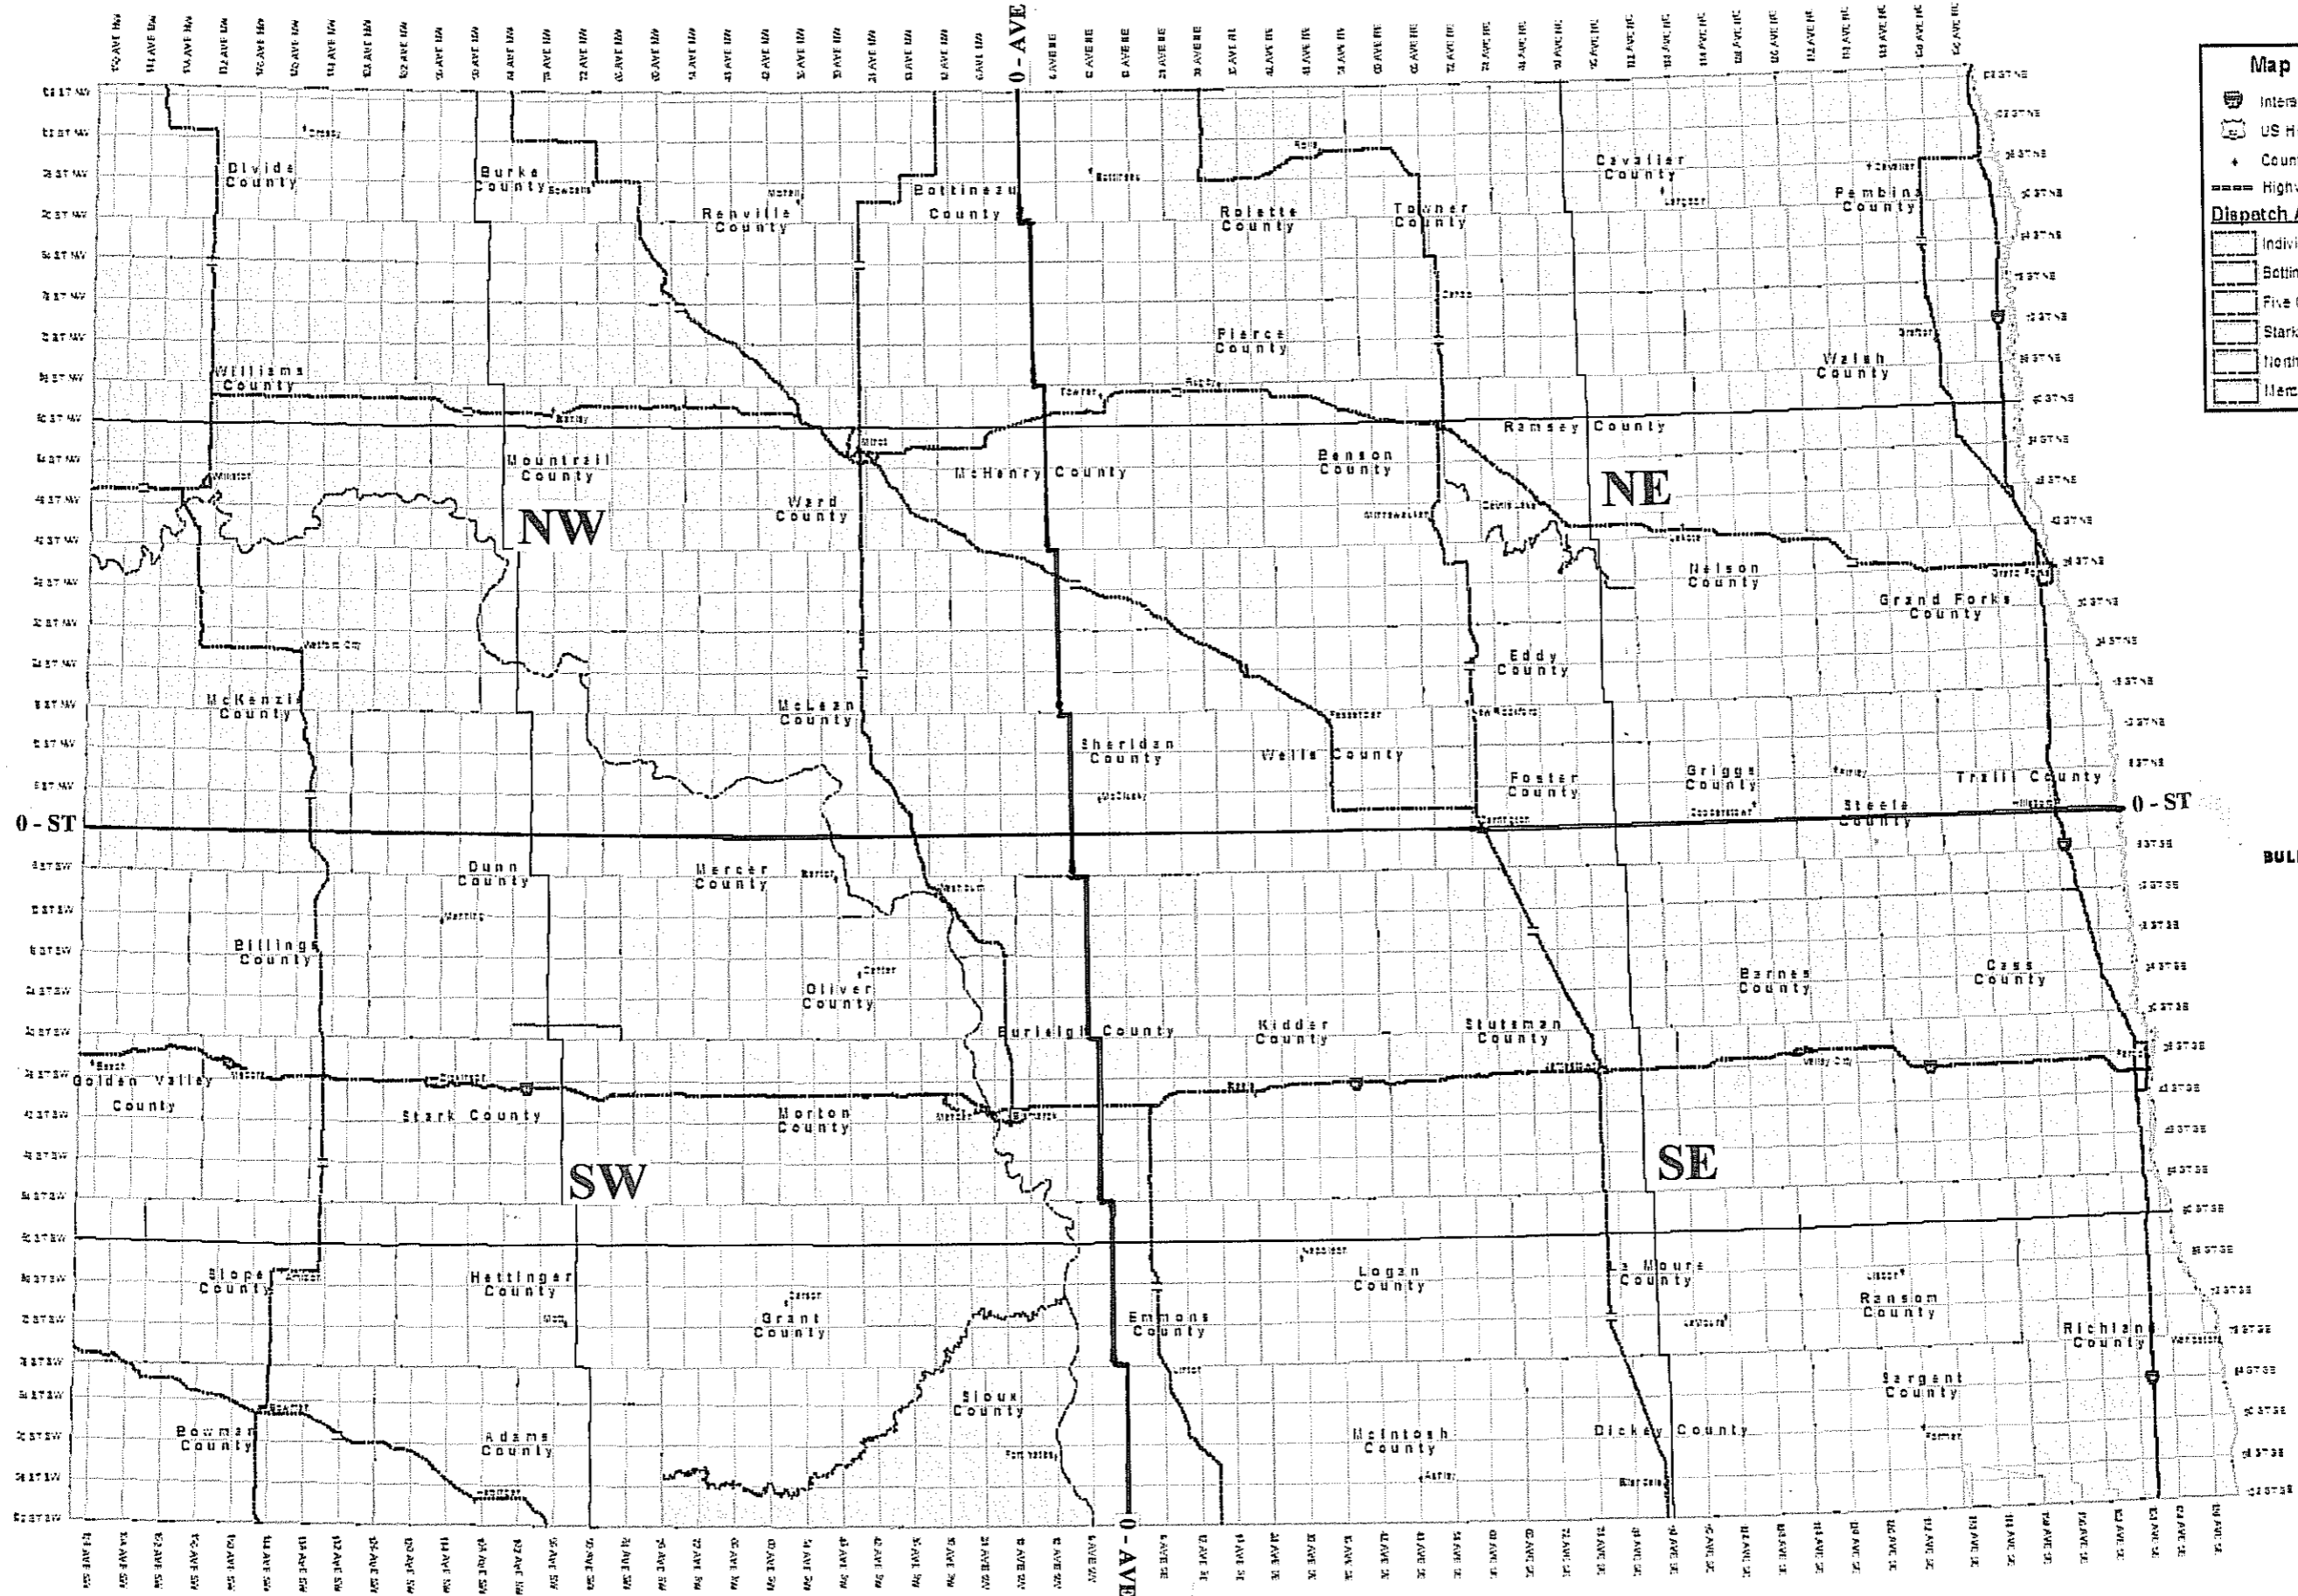

Burkle Addressing System

Map Features

- Interstate
- US Highway
- County Seat
- Highways

Dispatch Authority

- Individual County
- Bottineau / Renville
- Five County
- Stark / Dunn
- North Dakota State Radio
- Marmor / Oliver